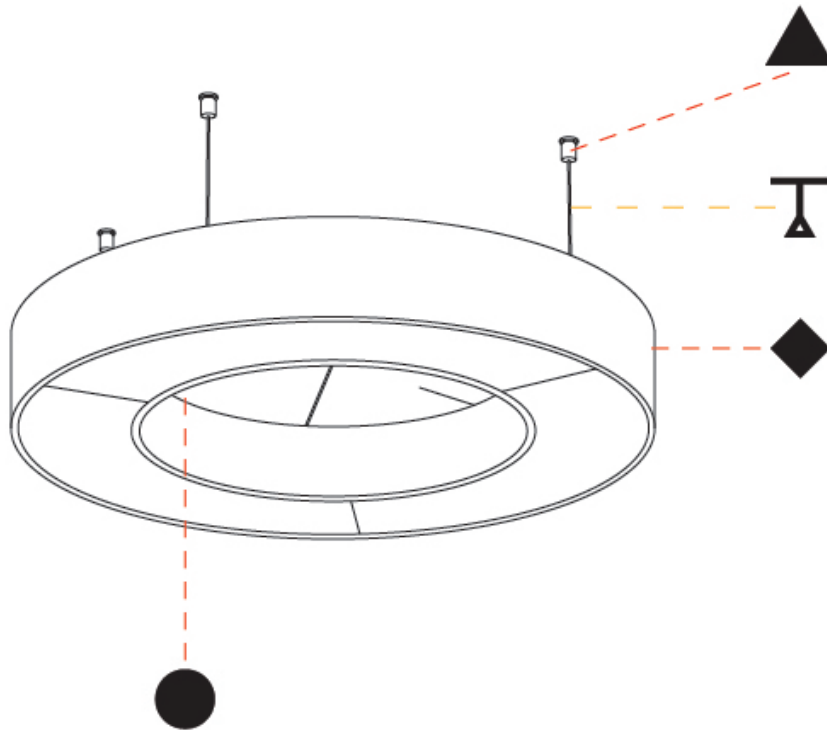

GLORIOUS ACOUSTIC SUSPENSION

A300718-

PROJECT	_____
TYPE	_____
SPECIFIER	_____
QUANTITY	_____
DATE	_____

A